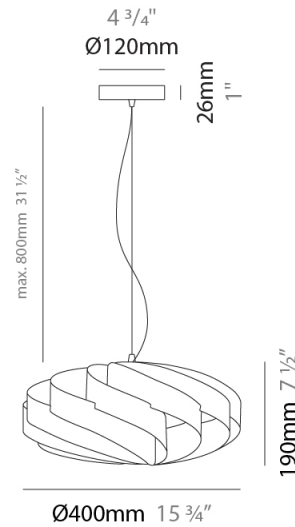

SWIRL SUSPENSION

D61009-

base number   Finish
Options

1. To build a product code in our configurator select the specify button on the base model # product page
2. To build a manual product code on this datasheet choose from the options listed below in blue font and add the suffix to the base model #

GENERAL

Series: Swirl _____
Brand: Linea Zero _____
Division: Design _____
Mounting Type: Suspension _____
Mounting Location: Ceiling _____
Subcategory: Pendant _____

PHYSICAL

Shape: Round _____
Diameter (mm): 400 _____
Diameter (in): 15 ³/₄ _____
Height (mm): 190 _____
Height (in): 7 ¹/₂ _____
Max. Overall Height (mm): 990 _____
Max. Overall Height (in): 39 _____
Light Distribution: Omnidirectional _____
Diffuser: Polilux™ Shade - See Finish Options _____
Fixture Finish: WHI / BLK / SIL / NGD / COP / PKM _____
Fixture Material: Polilux™/ Metal holder _____

ELECTRICAL

Number of Lamps: 1 _____
Lamp Type: LED Retrofit _____
Bulb Included: Bulb Not Included _____
Max. Wattage Per Lamp (W): 7 _____
Lamp Base: E26 _____
Input Voltage (V): 120 _____
Upon Request: 277Vac / GU24 _____

LED

OPTICAL

RATINGS AND CERTIFICATIONS

Certified By: Certified for North American Standards _____
IP rating: IP20 _____