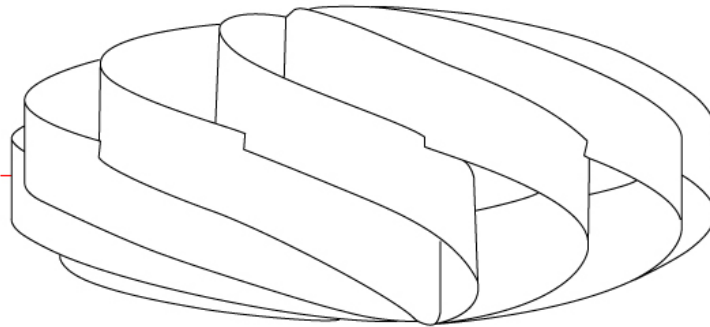

SWIRL SURFACE

D62006-

PROJECT _____

TYPE _____

SPECIFIER _____

QUANTITY _____

DATE _____