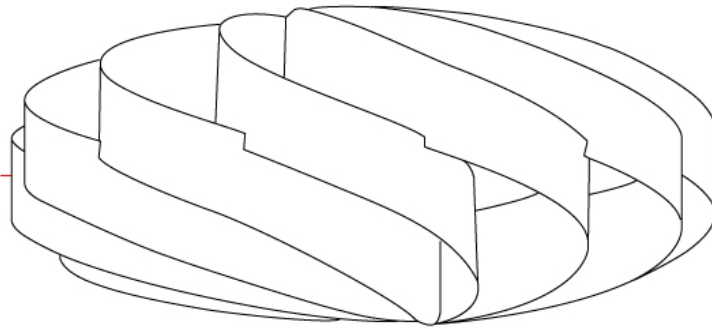

SWIRL PORTABLE

D64003-

PROJECT

TYPE

SPECIFIER

QUANTITY

DATE